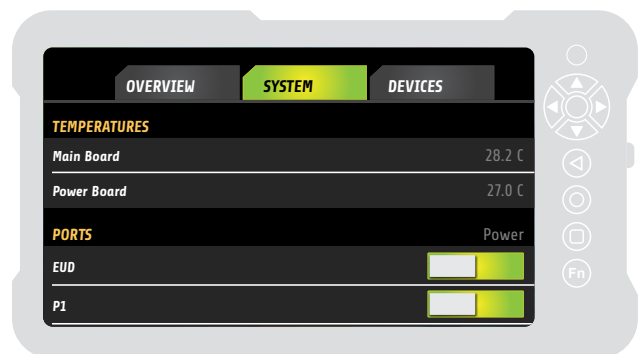

Android APECon

P/N :: SV-APX-AND-APEC-00

APECon also known as the APEx Configuration Application allows you to control the APEx Predator or Assaulter System through an Android EUD. APECon provides system battery information, peripheral power mode control, Radio Power Wedge controls, port power controls, firmware versions, system options, and other diagnostic information.

FEATURES

- Provides port power management from the EUD (End User Device)
- Displays system temperatures and battery capacity for diagnostics
- Offers peripheral specific control, based on cable. Such as the ability to turn a TAC-ROVER SIR on or off from the EUD
- Allows you to control the Radio Power Wedge

Windows APECon

P/N :: SV-WIN-AND-APEC-00

APECon also known as the APEx Configuration Application allows you to control the APEx Predator or Assaulter System through a Windows EUD. APECon provides system battery information, peripheral power mode control, Radio Power Wedge controls, port power controls, firmware versions, system options, and other diagnostic information.