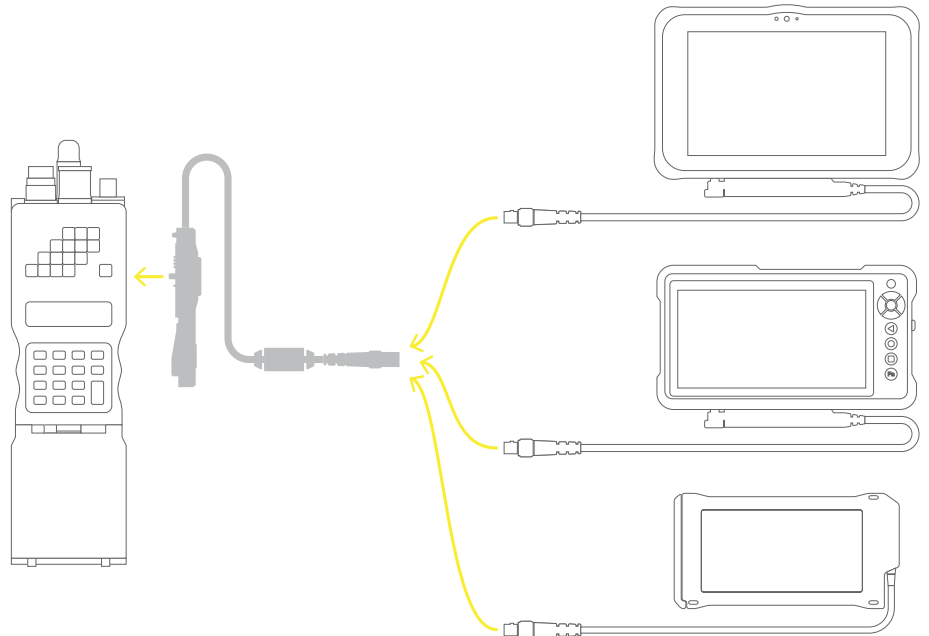

BARE Kit 1-Port Hub :: AN/PRC-152/152A

P/N :: CB-0501-00

BDATech's CB-0501-00 BARE Kit 1-Port Hub connects a Harris AN/PRC-152/A directly to your Android or Windows End User Device (EUD). The BARE Kit 1-Port Hub allows for POWER + DATA between the AN/PRC-152/A and your EUD device such as the Panasonic FZ-M1, GETAC MX50, and Samsung S6/S7. Additionally, the Operator can also recharge the EUD from the Radio. The BARE Kit 1-Port Hub's minimalist design allows you to integrate on any vest with little to no impact to your existing kit setup.

TECH SPECS

- Length: 12.30 inch // 31.24 cm
- Weight: 3.2 oz // 90.72 g

FEATURES

- Sync Interface (VMF, ANW2, etc)
- Async Interface (HPW, KDU, etc)
- Charge your EUD from the radio
- Supports ATAK, A-PASS, KILSWITCH, mobileJECL, FAC-US, and many other Android and Windows based software

GMRE

GAUSS MANAGEMENT RESEARCH & ENGINEERING, INC.
5875 S Adams Ave. Pkwy., Suite 2A :: Ogden, Utah 84405
+1 801 475.0243 :: www.gmre-inc.com

BDATECH

BLACK DIAMOND ADVANCED TECHNOLOGY
2301 E Yeager Dr., Suite 8 :: Chandler, Arizona 85286
sales@bdatech.com :: www.bdatech.com